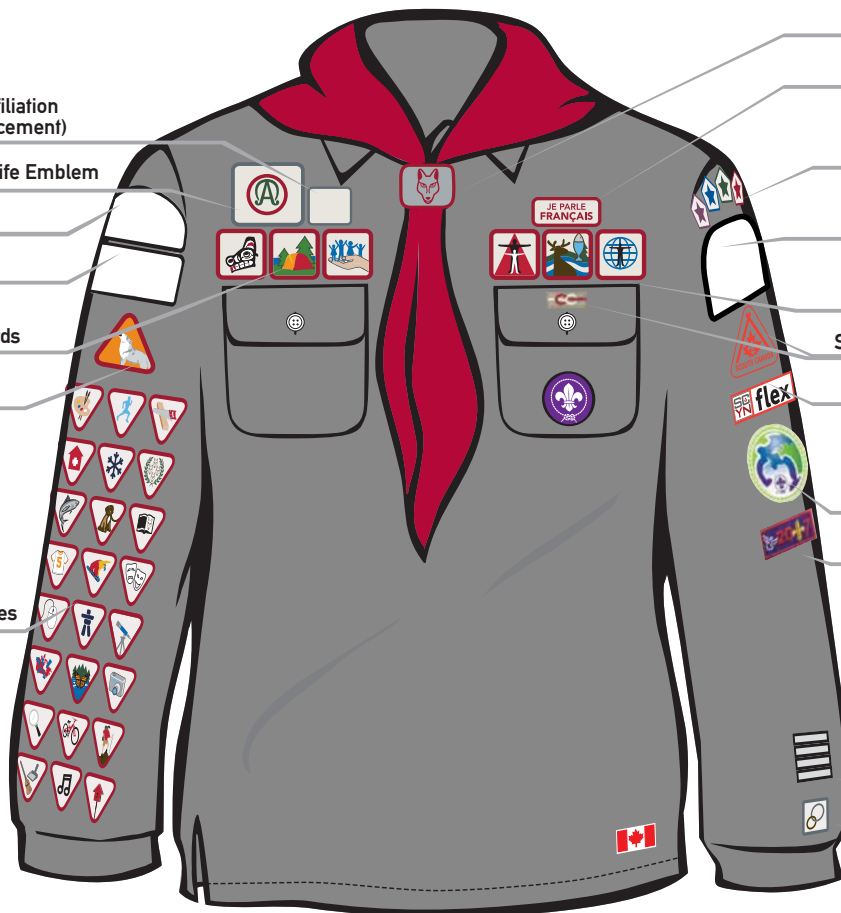

Uniform Insignia Placement

Cub Scout Uniform Shirt

Uniform Insignia Placements (September 2011)

Cubs - Assistant Patrol Leader

Cubs - Patrol Leader

Religious Affiliation
(optional placement)

Religion in Life Emblem

Group crest

Area crest

Cub Scout
Activity Awards

Six Insignia

Activity Badges

Language Strip

Stars

Council Crest

Cub Scout
Activity Awards

Scouting Awards

Flex badge

World Scout
Environment
Programme

2007 Emblem

Service
Stripes

Link badges